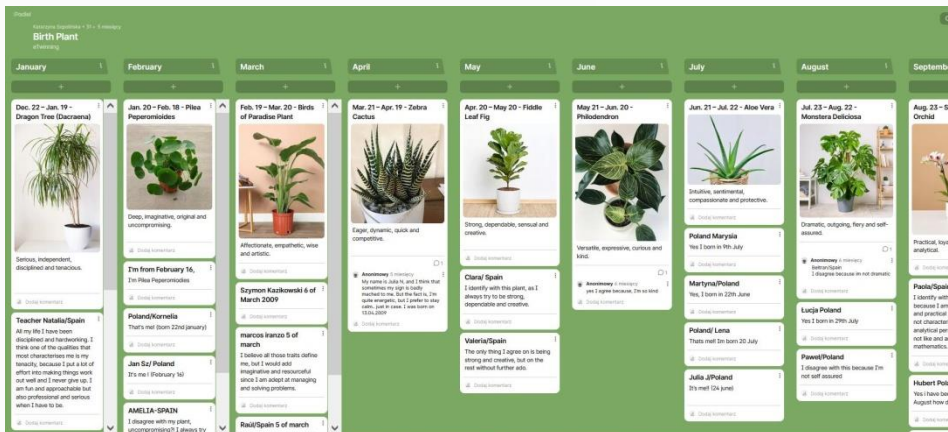

GROW-GREENERY REVIVING OUR WORLD