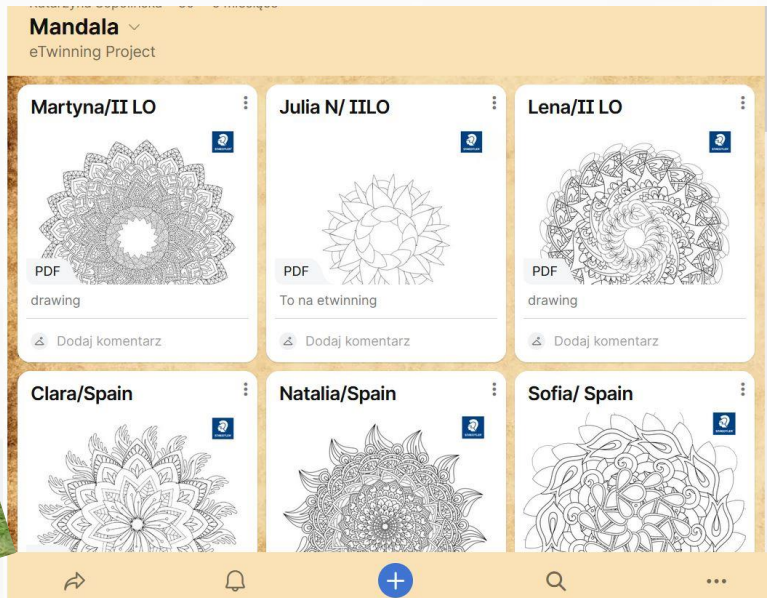

GROW-GREENERY REVIVING OUR WORLD